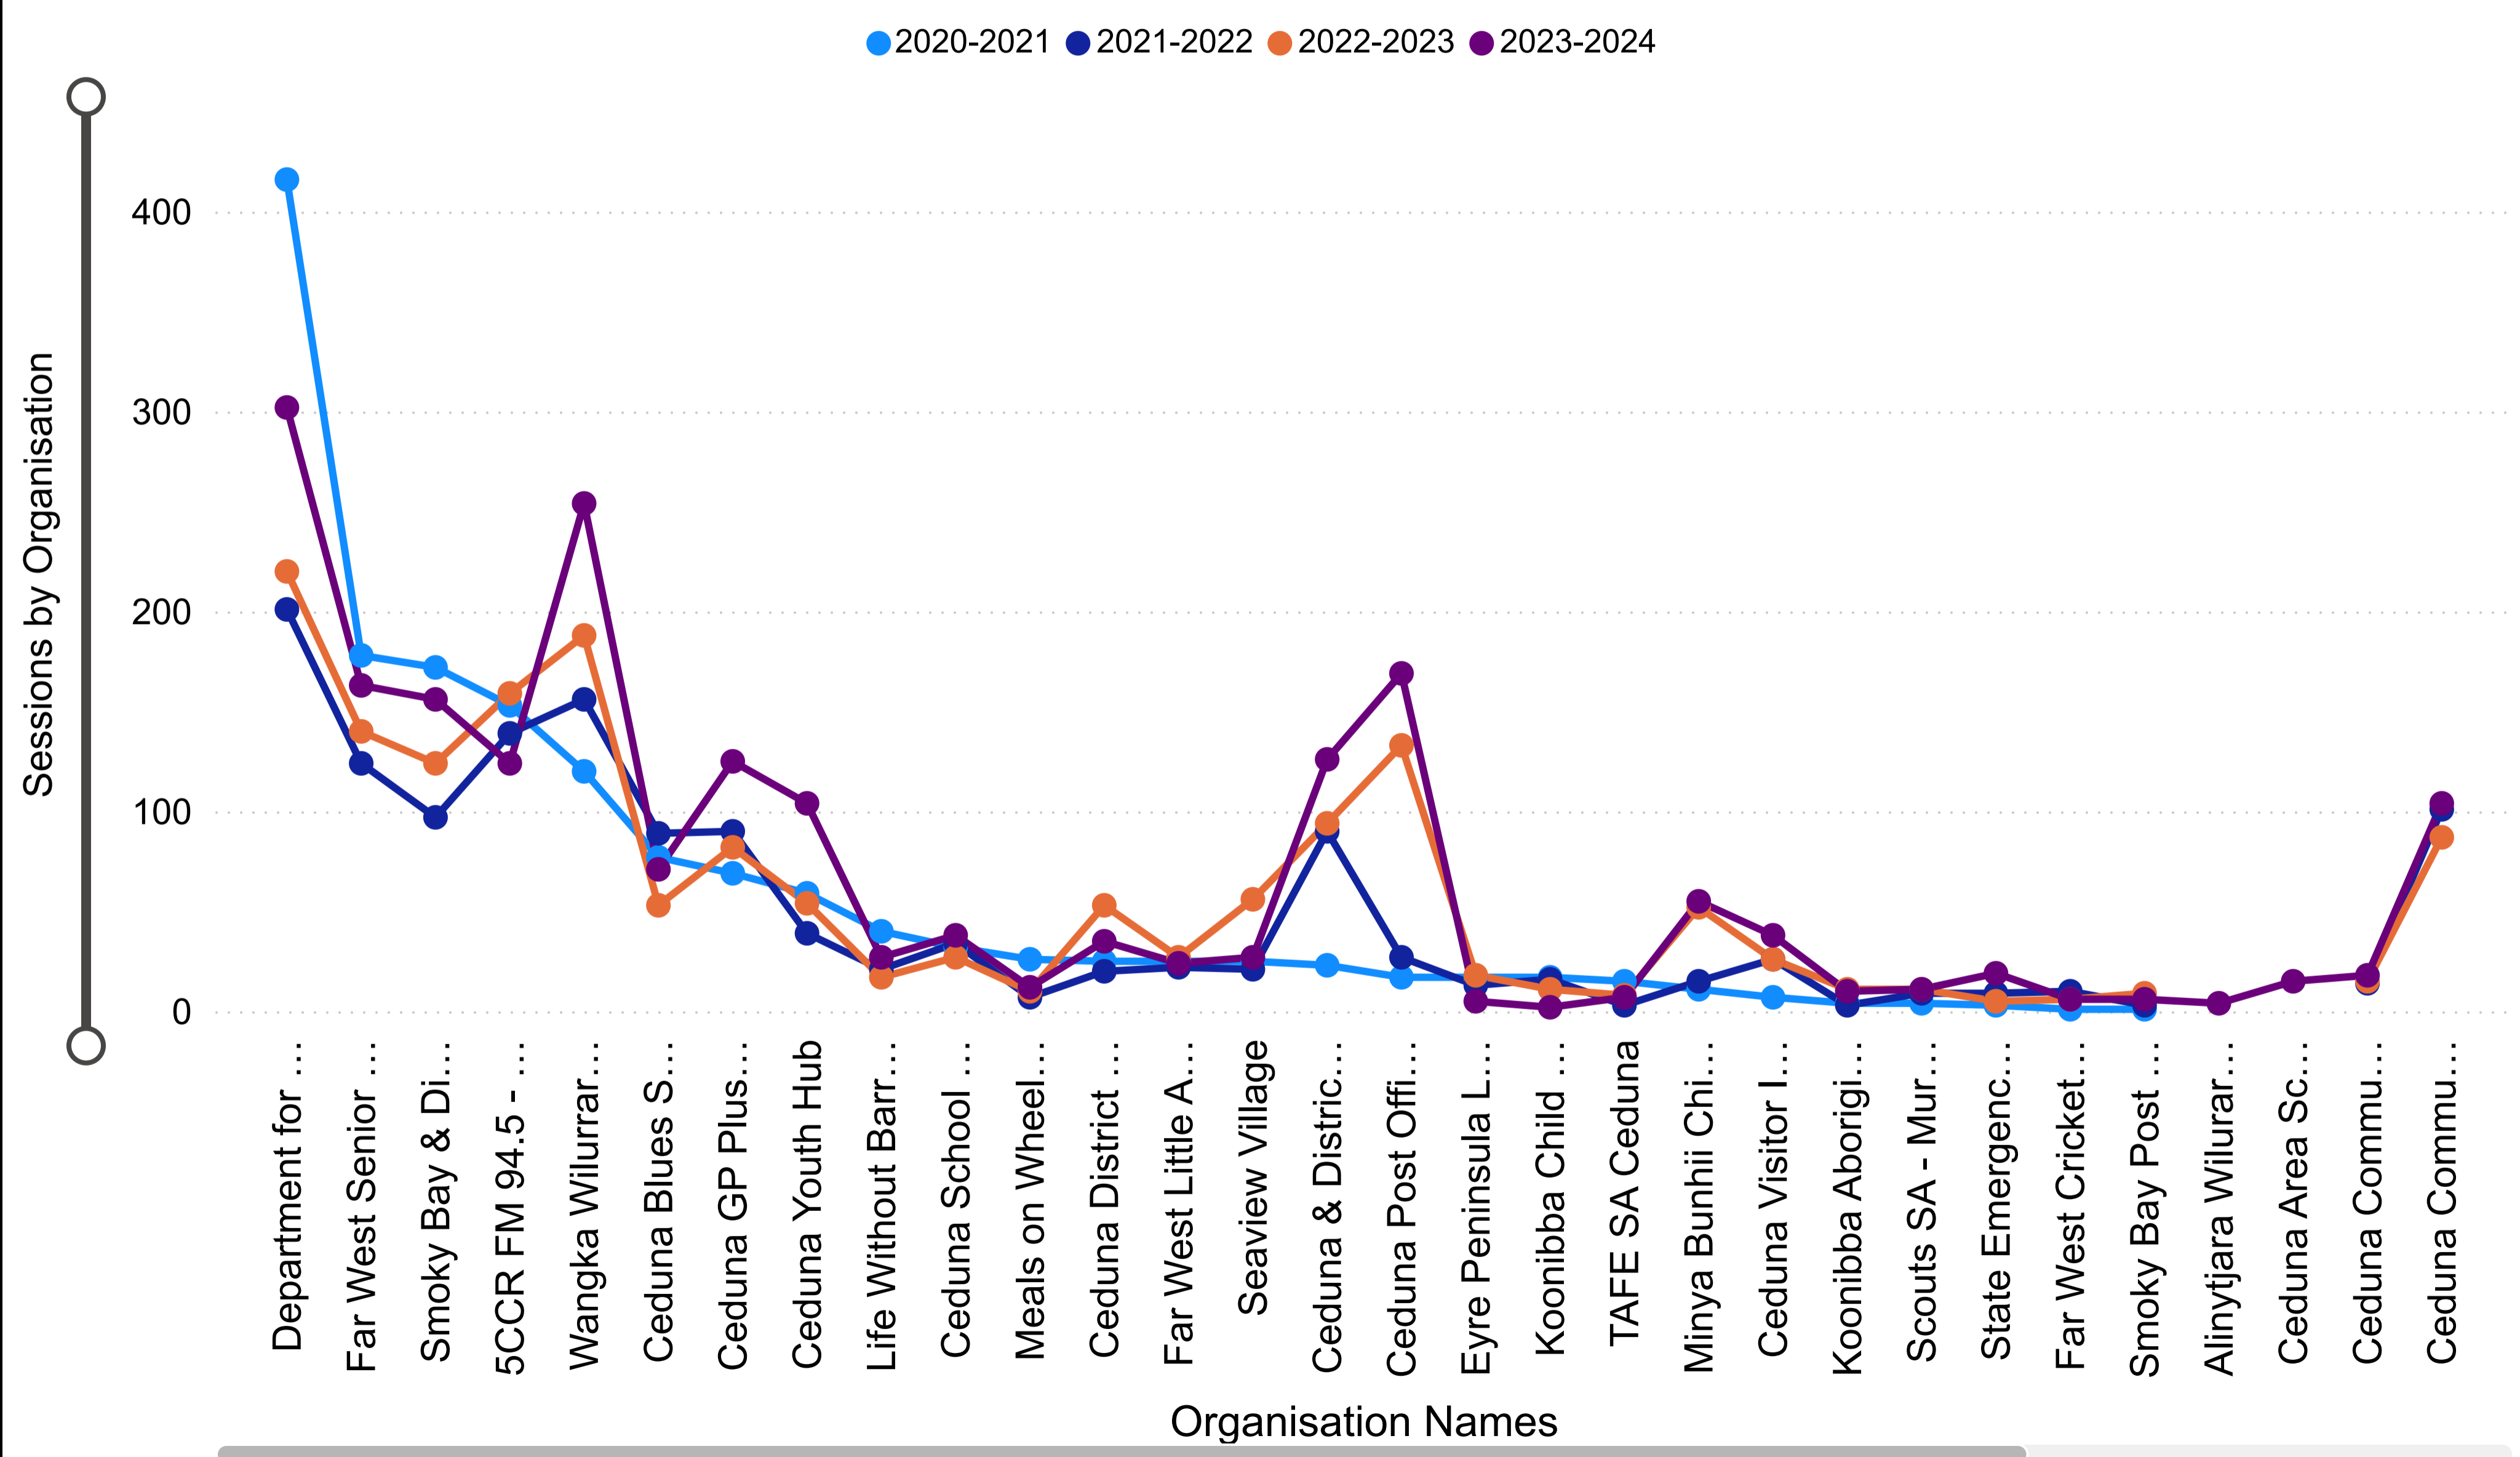

Dashboard for Sessions and New Users

Dashboard

Sessions by Primary Category...

Sessions by Organisation by...

Sessions Comparison

New Users by Primary Category

New Users by Organisation

2020-2021 Sessions 1537	2021-2022 Sessions 1796	2022-2023 Sessions 2217	2023-2024 Sessions 2796
-----------------------------------	-----------------------------------	-----------------------------------	-----------------------------------

Primary Category

All ▼

Sessions By Primary Category for Different Years

Dashboard

Sessions by Primary Category for Different..

Sessions by Organisation by Different Years

Sessions Comparision

New Users by Primary Category

Health & Disability

Personal & Family Su...

Public Safety

Recreation

Sessions by Primary Category for Different Years

● 2020-2021 ● 2021-2022 ● 2022-2023 ● 2023-2024

Primary Category

Sessions by Organisation for Different Years

All

Organisation Name

All

2020-2021 Sessions	2021-2022 Sessions
1537	1796
2022-2023 Sessions	2023-2024 Sessions
2217	2796

Sessions by Organisation for Different Years

Different Year Sessions

2020-2021	2021-2022	2022-2023	2023-2024
1120	915	1254	2113
Sum of New Users	Sum of New Users	Sum of New Users	Sum of New users