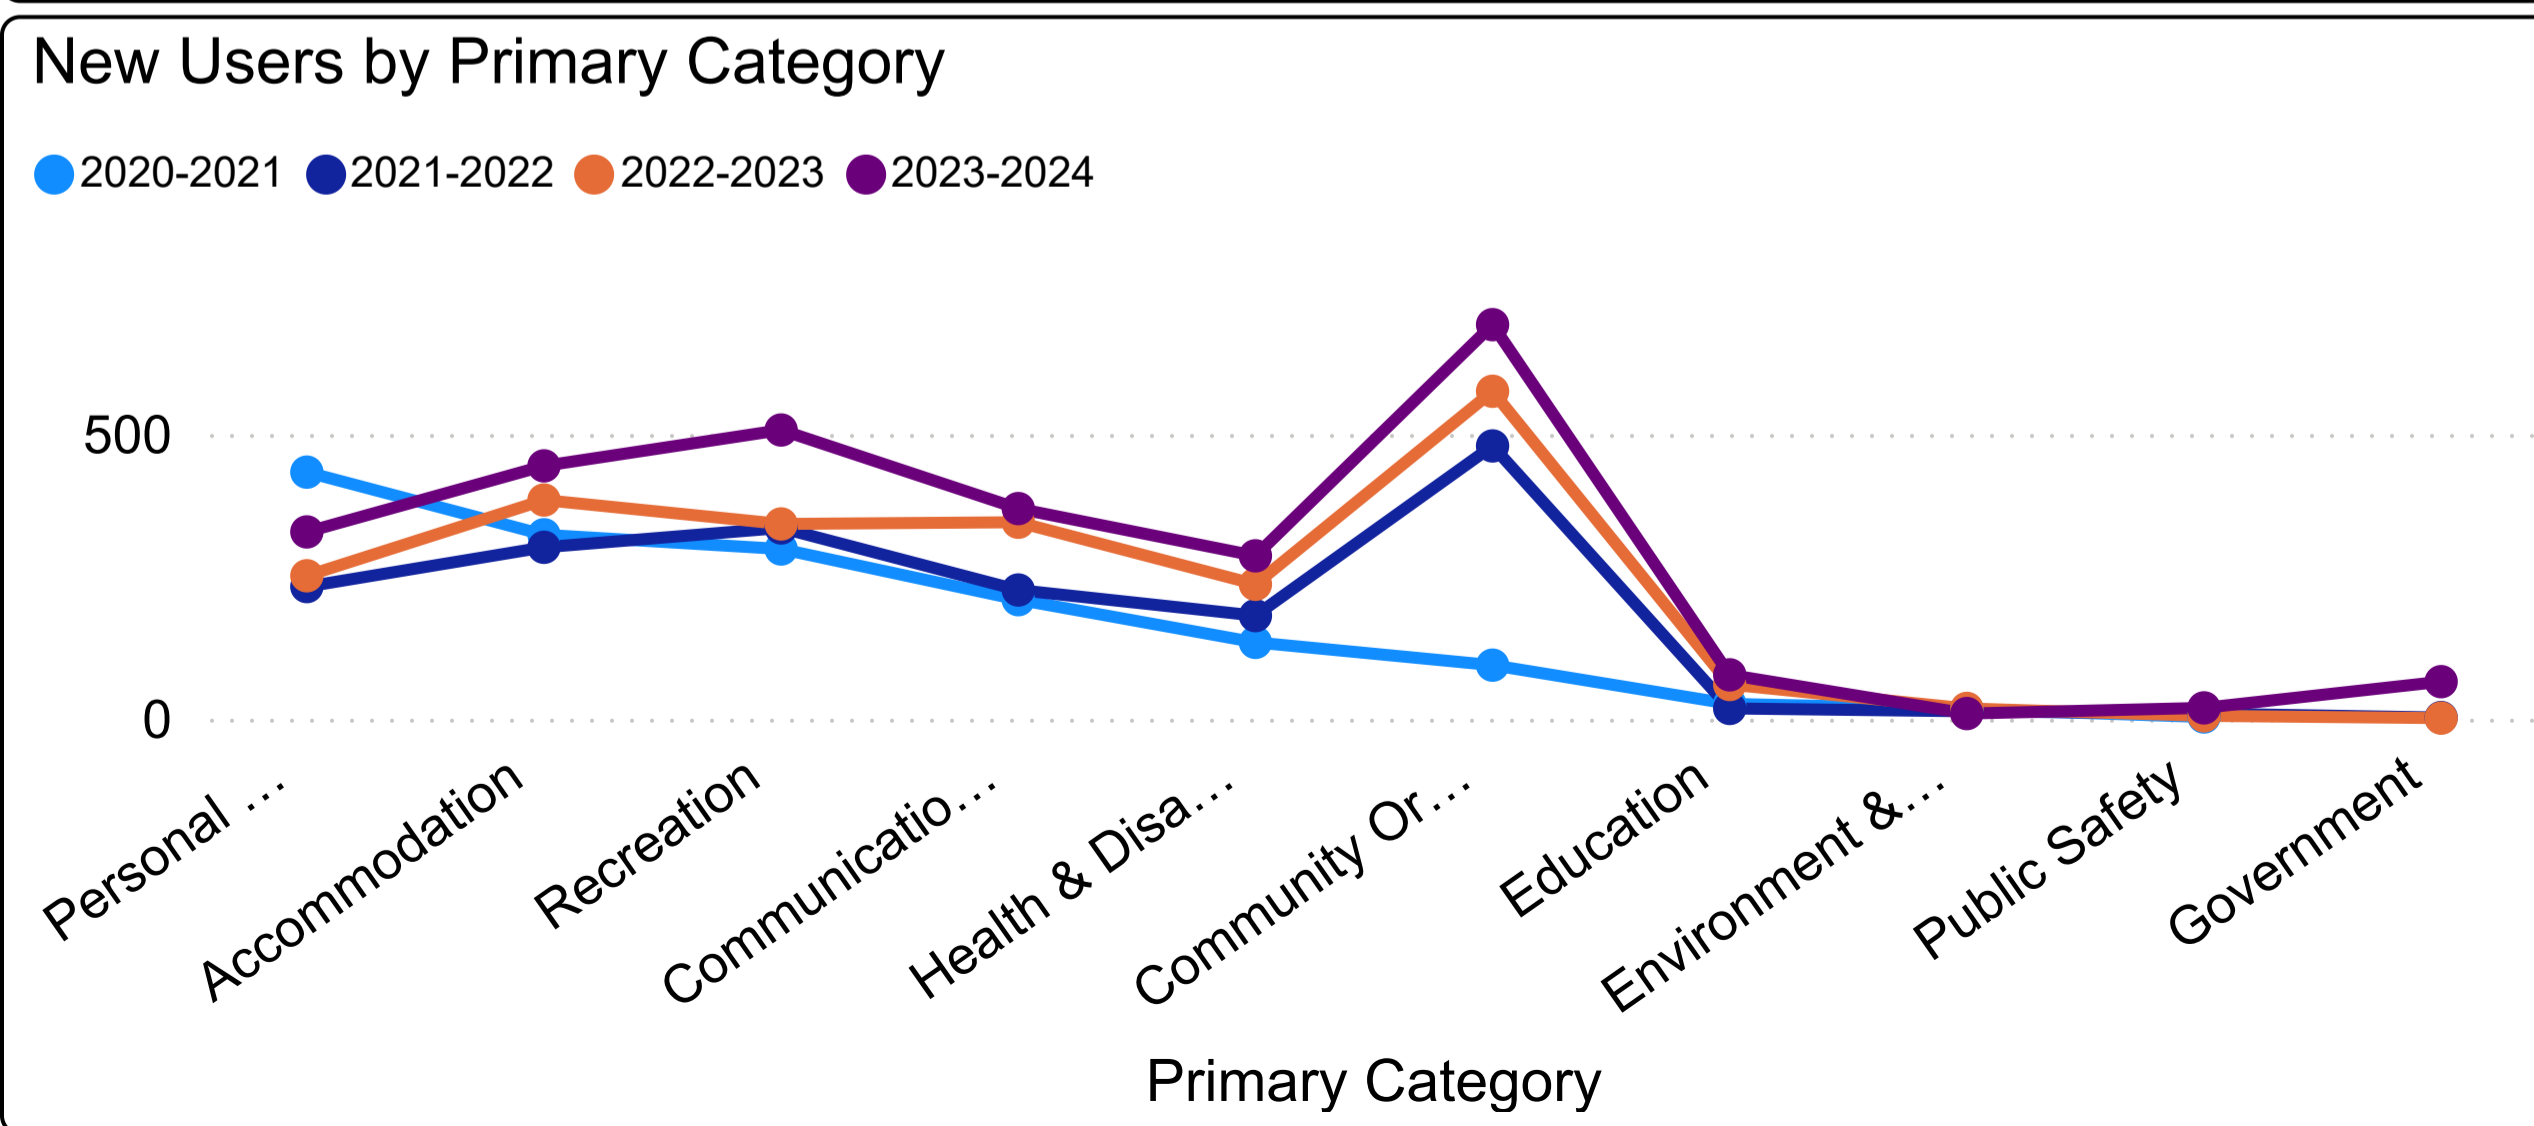

Dashboard for Sessions and New Users

Dashboard

Sessions by Primary Category...

Sessions by Organisation by...

Sessions Comparison

New Users by Primary Category

New Users by Organisation

2020-2021 Sessions 1537	2021-2022 Sessions 1796	2022-2023 Sessions 2217	2023-2024 Sessions 2796

2020-2021 New Users 1120	2021-2022 New Users 915	2022-2023 New Users 1254	2023-2024 New Users 2113

Primary Category

All ▼