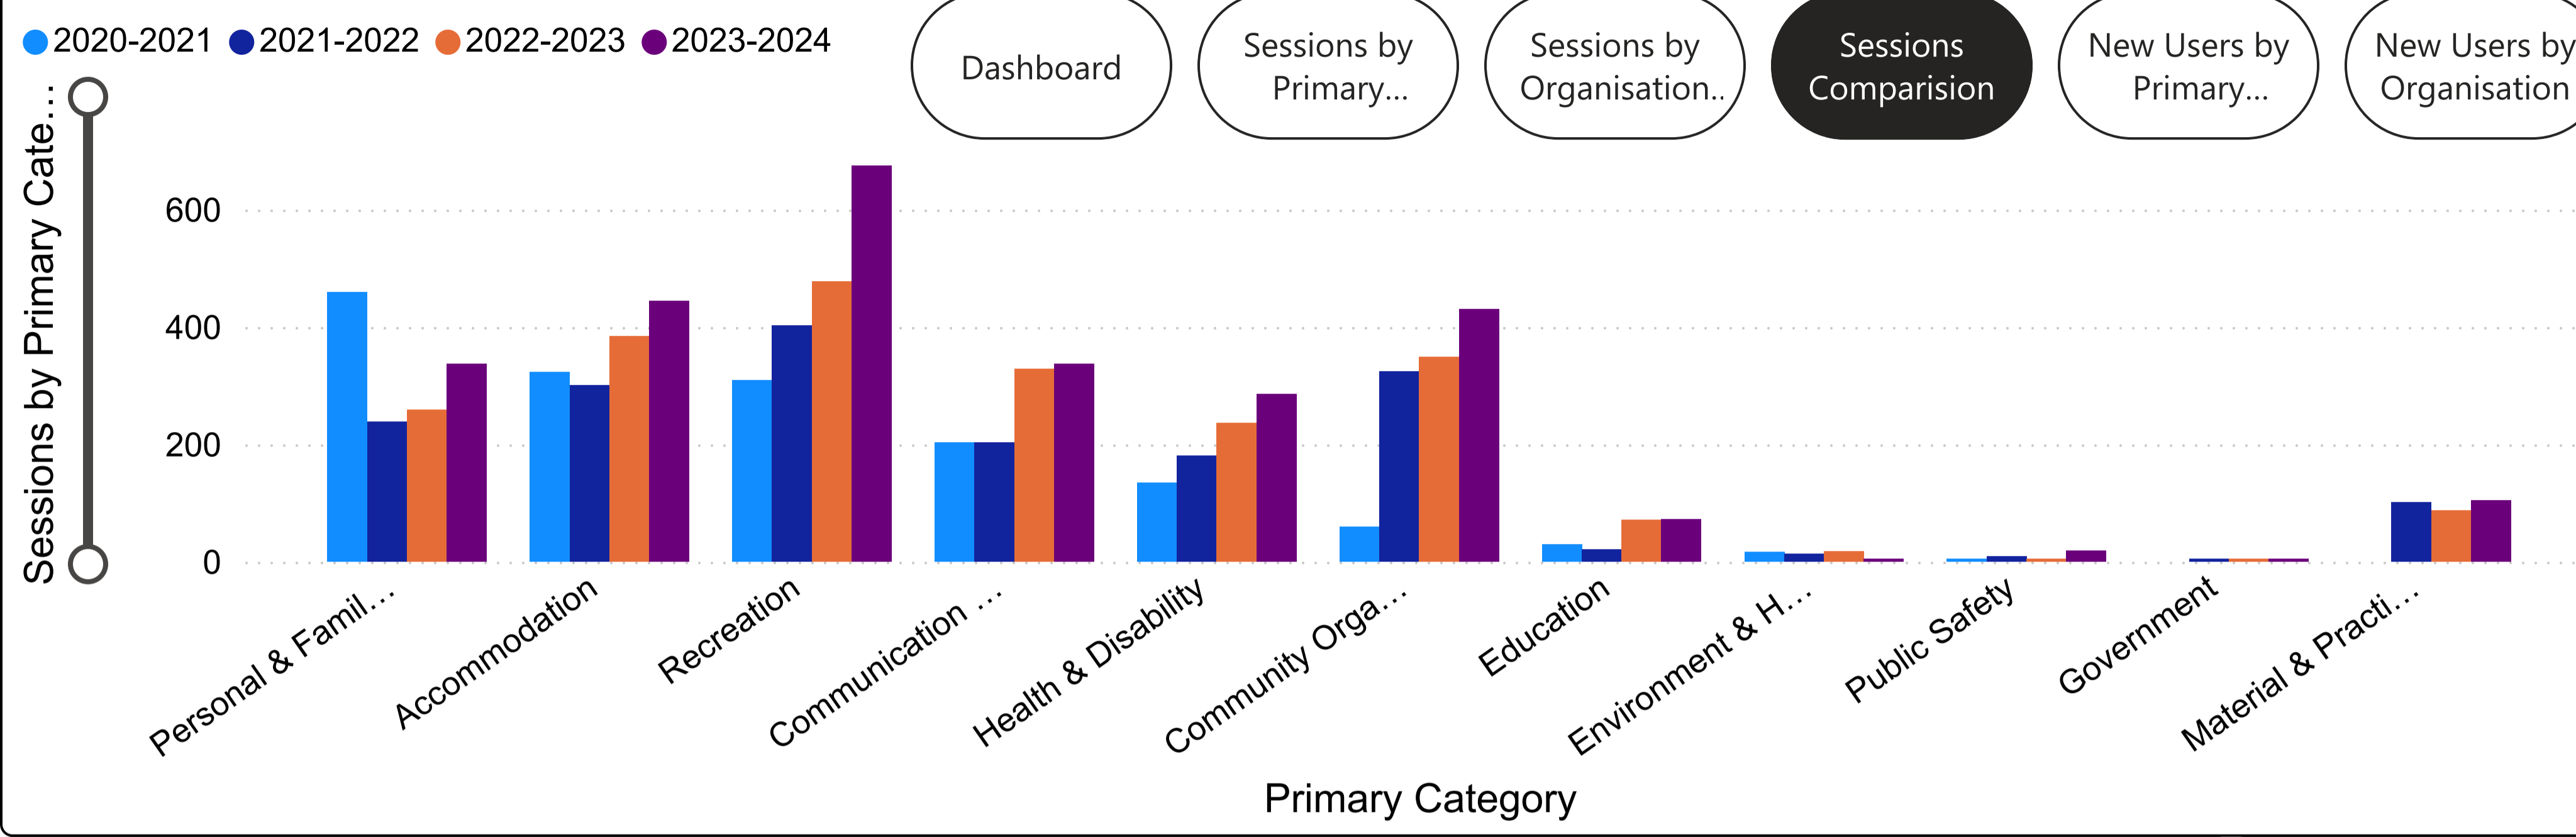

Primary Category

All ▼

Sessions By Primary Category for Different Years

Dashboard

Sessions by Primary Category for Different..

Sessions by Organisation by Different Years

Sessions Comparision

New Users by Primary Category

Health & Disability

Personal & Family Su...

Public Safety

Recreation

Sessions by Primary Category for Different Years

● 2020-2021 ● 2021-2022 ● 2022-2023 ● 2023-2024

Primary Category

Sessions by Organisation for Different Years

Sessions by Primary Category for Different Years

Dashboard

Sessions by Primary...

Sessions by Organisation..

Sessions Comparision

New Users by Primary...

New Users by Organisation

Primary Category

All

Organisation Name

All

2020-2021 Sessions	2021-2022 Sessions
1537	1796
2022-2023 Sessions	2023-2024 Sessions
2217	2796

Sessions by Organisation for Different Years

Different Year Sessions

2020-2021	2021-2022	2022-2023	2023-2024
1120	915	1254	2113
Sum of New Users	Sum of New Users	Sum of New Users	Sum of New users