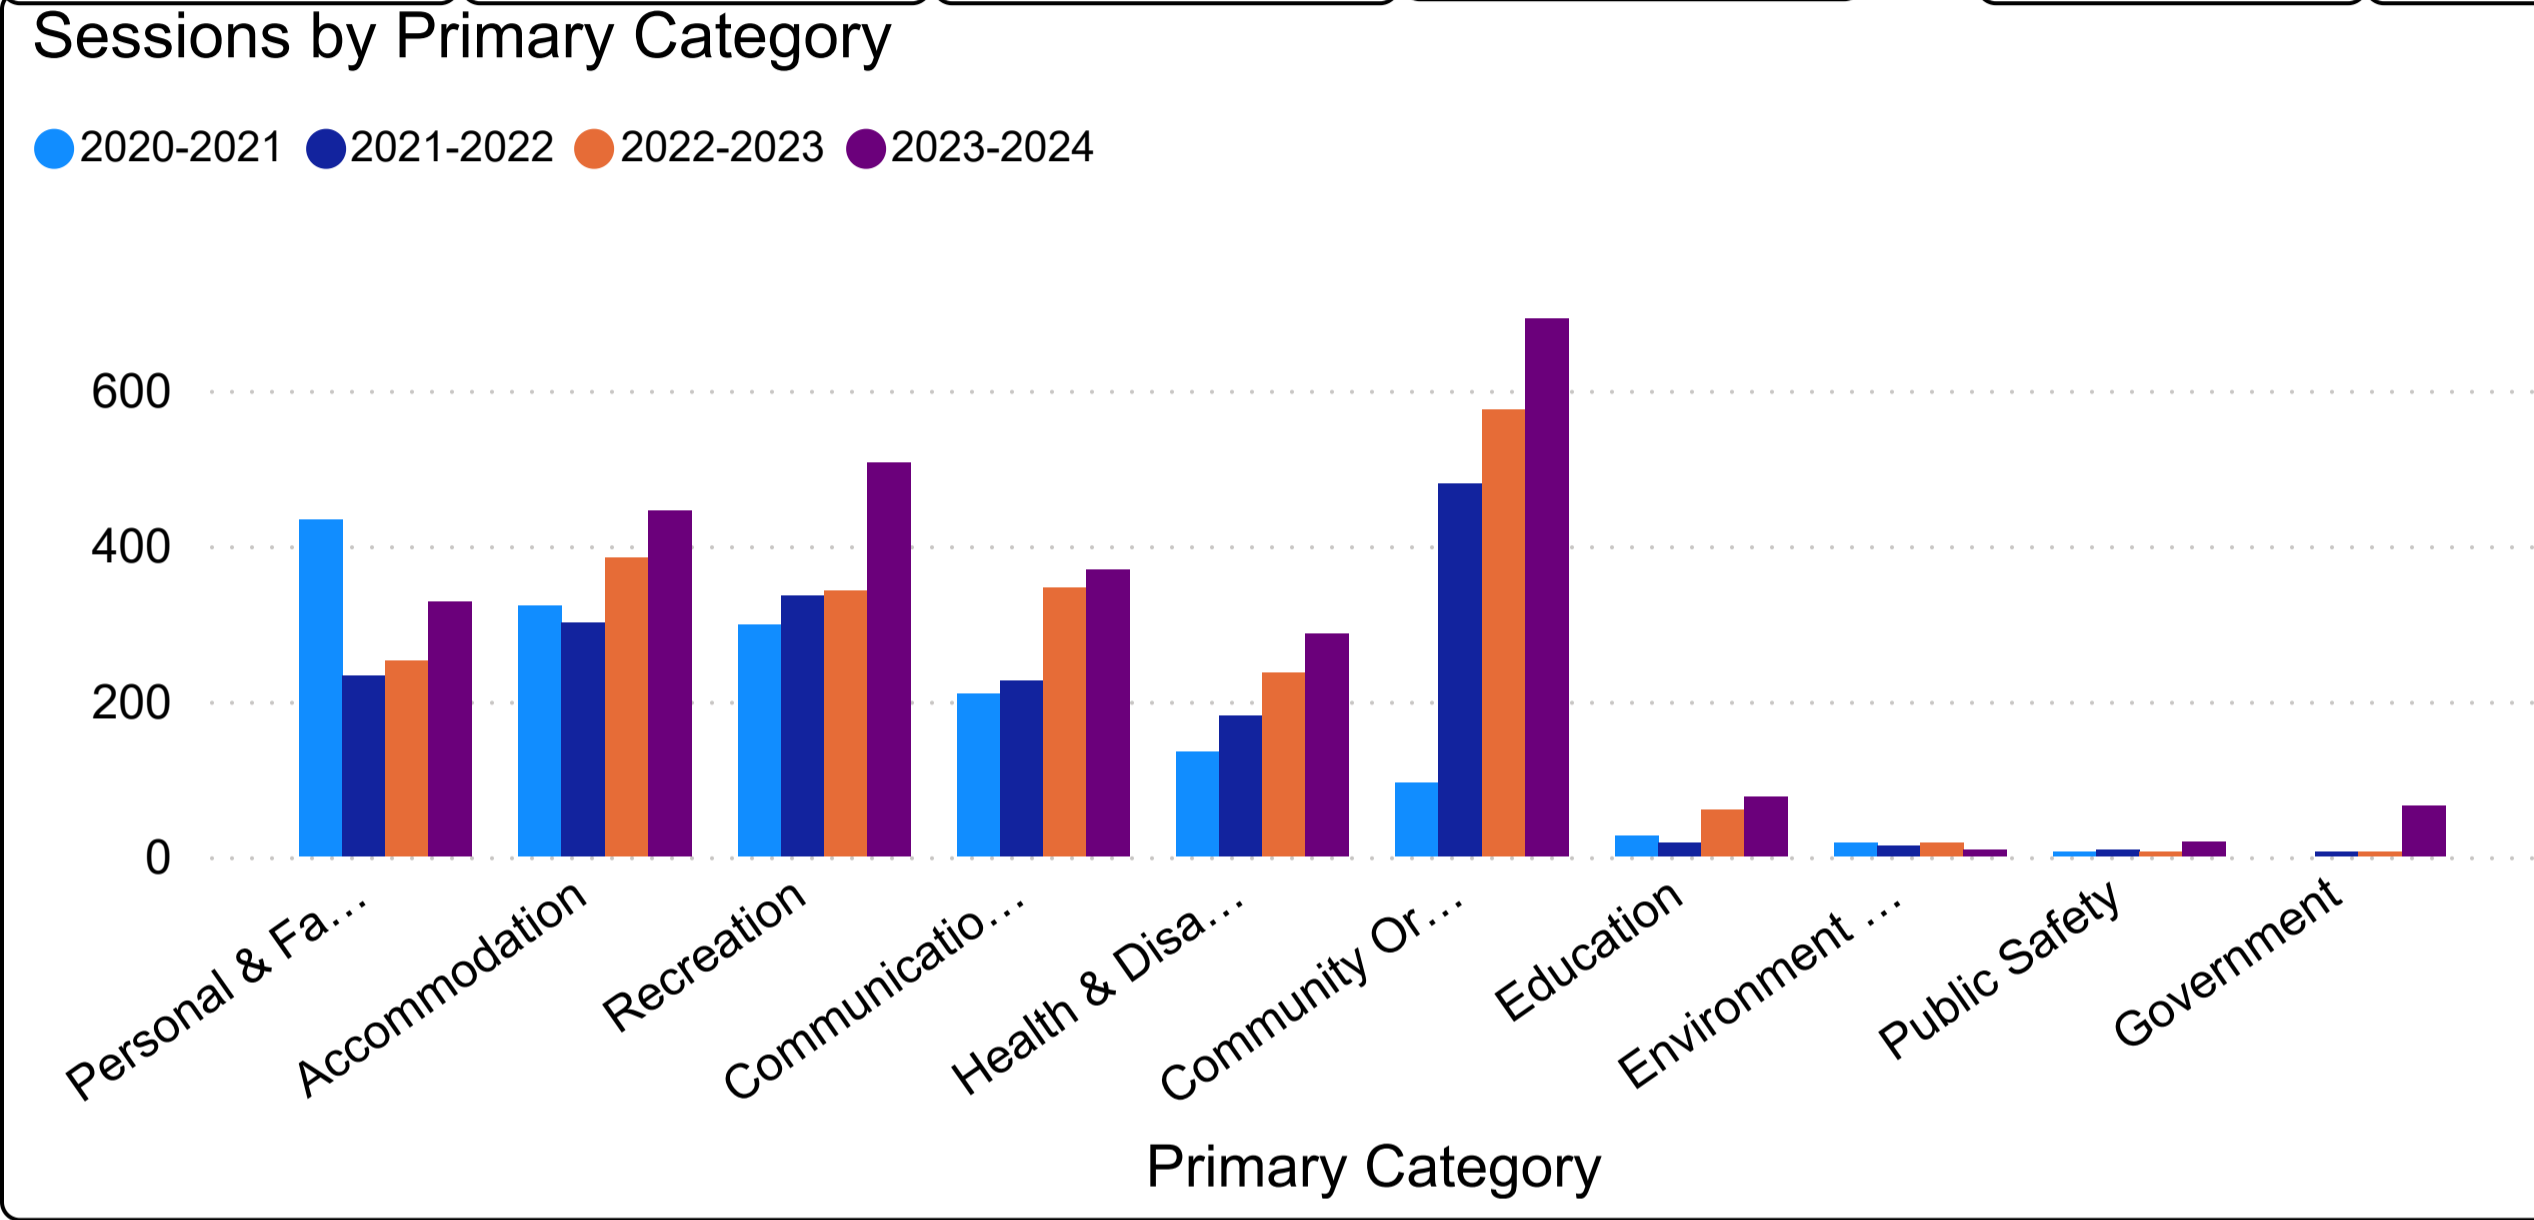

Dashboard for Sessions and New Users

Dashboard

Sessions by Primary Category...

Sessions by Organisation by...

Sessions Comparison

New Users by Primary Category

New Users by Organisation

2020-2021 Sessions 1537	2021-2022 Sessions 1796	2022-2023 Sessions 2217	2023-2024 Sessions 2796

2020-2021 New Users 1120	2021-2022 New Users 915	2022-2023 New Users 1254	2023-2024 New Users 2113

Primary Category

All ▼