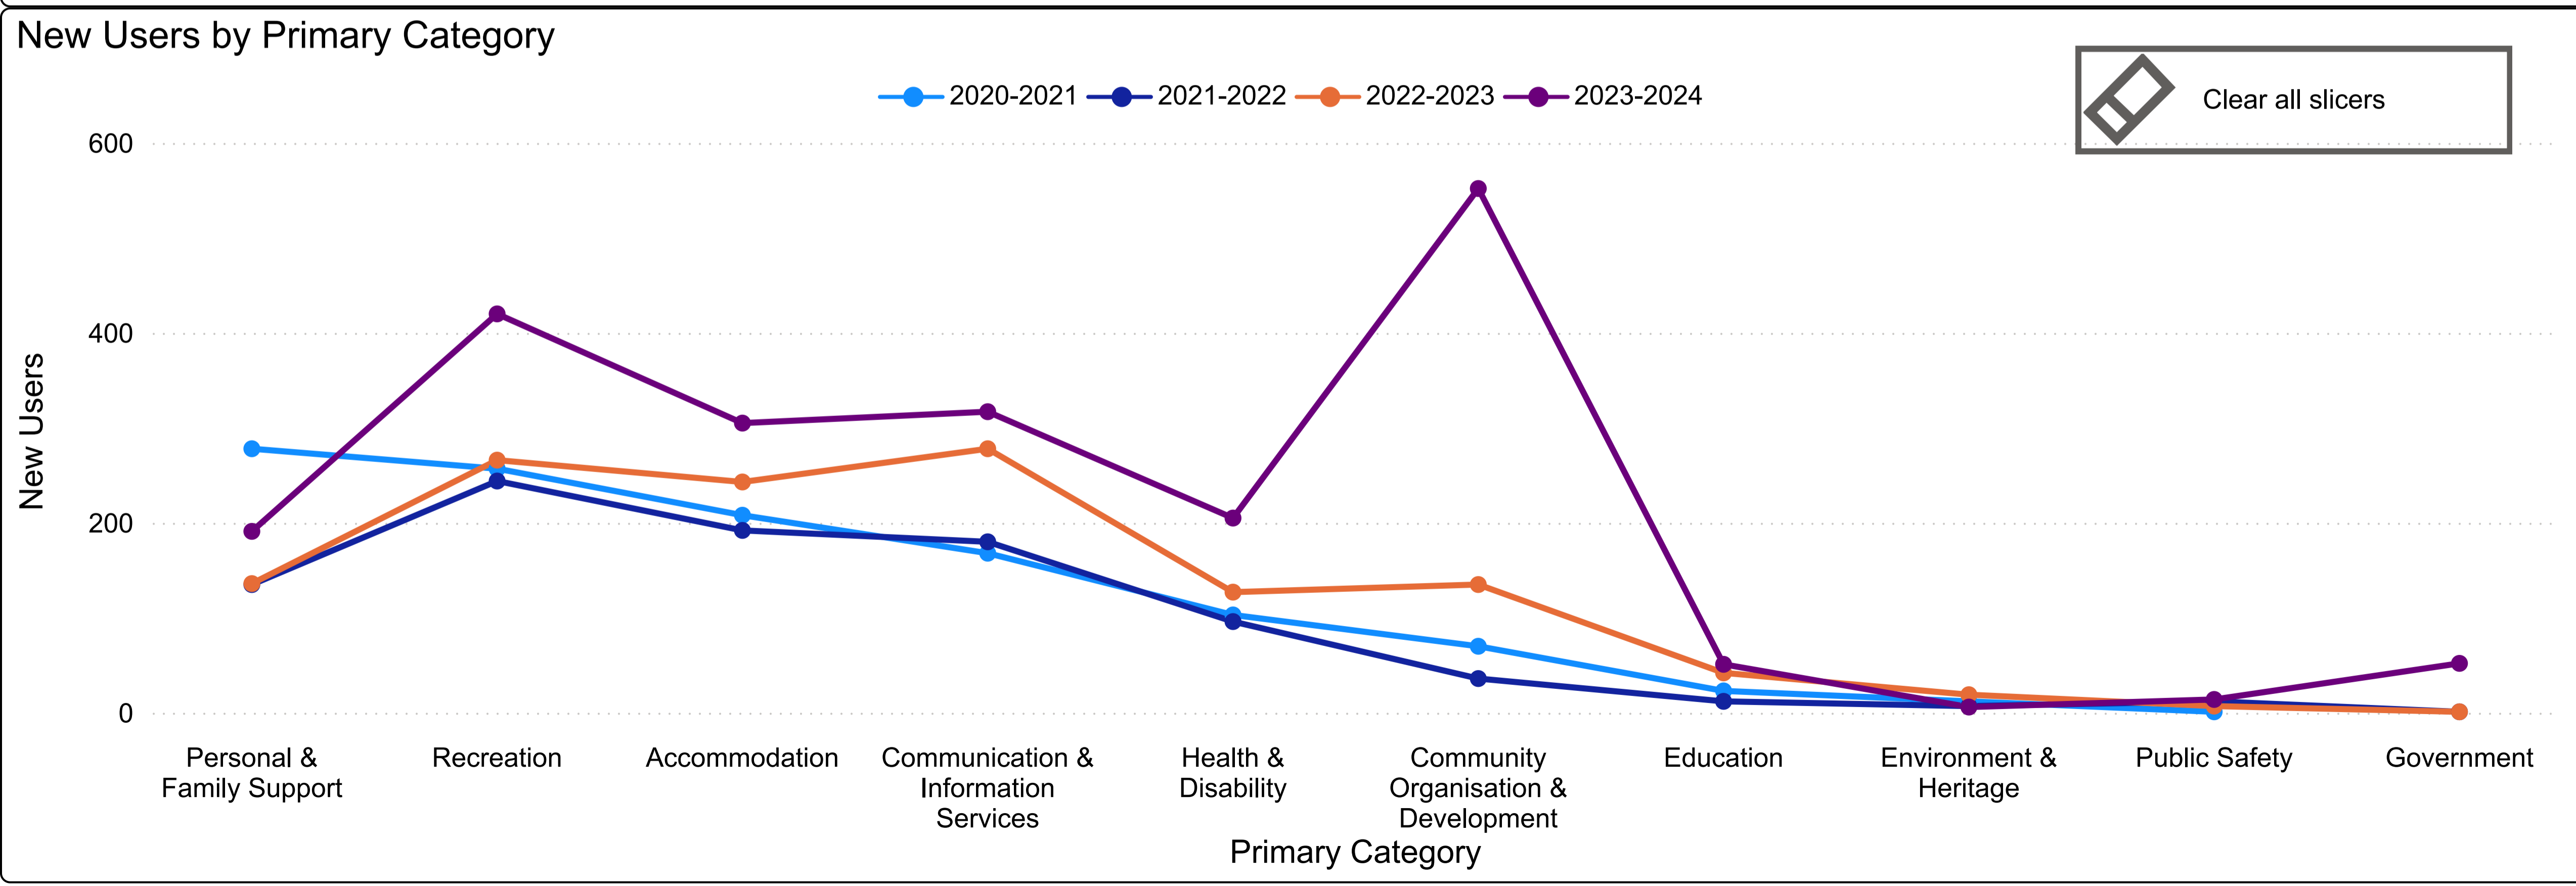

Sessions by Primary Category for Different Years

Dashboard

Sessions by Primary...

Sessions by Organisation..

Sessions Comparision

New Users by Primary...

New Users by Organisation

Primary Category

All

Organisation Name

All

2020-2021 Sessions	2021-2022 Sessions
1537	1796
2022-2023 Sessions	2023-2024 Sessions
2217	2796

Sessions by Organisation for Different Years

Different Year Sessions

2020-2021	2021-2022	2022-2023	2023-2024
1120	915	1254	2113
Sum of New Users	Sum of New Users	Sum of New Users	Sum of New users

New Users by Organisation

Dashboard

Sessions by Primary Category for...

Sessions by Organisation by...

Sessions Comparison

New Users by Primary Category

New Users by Organisation

2020-2021 New Users
1120