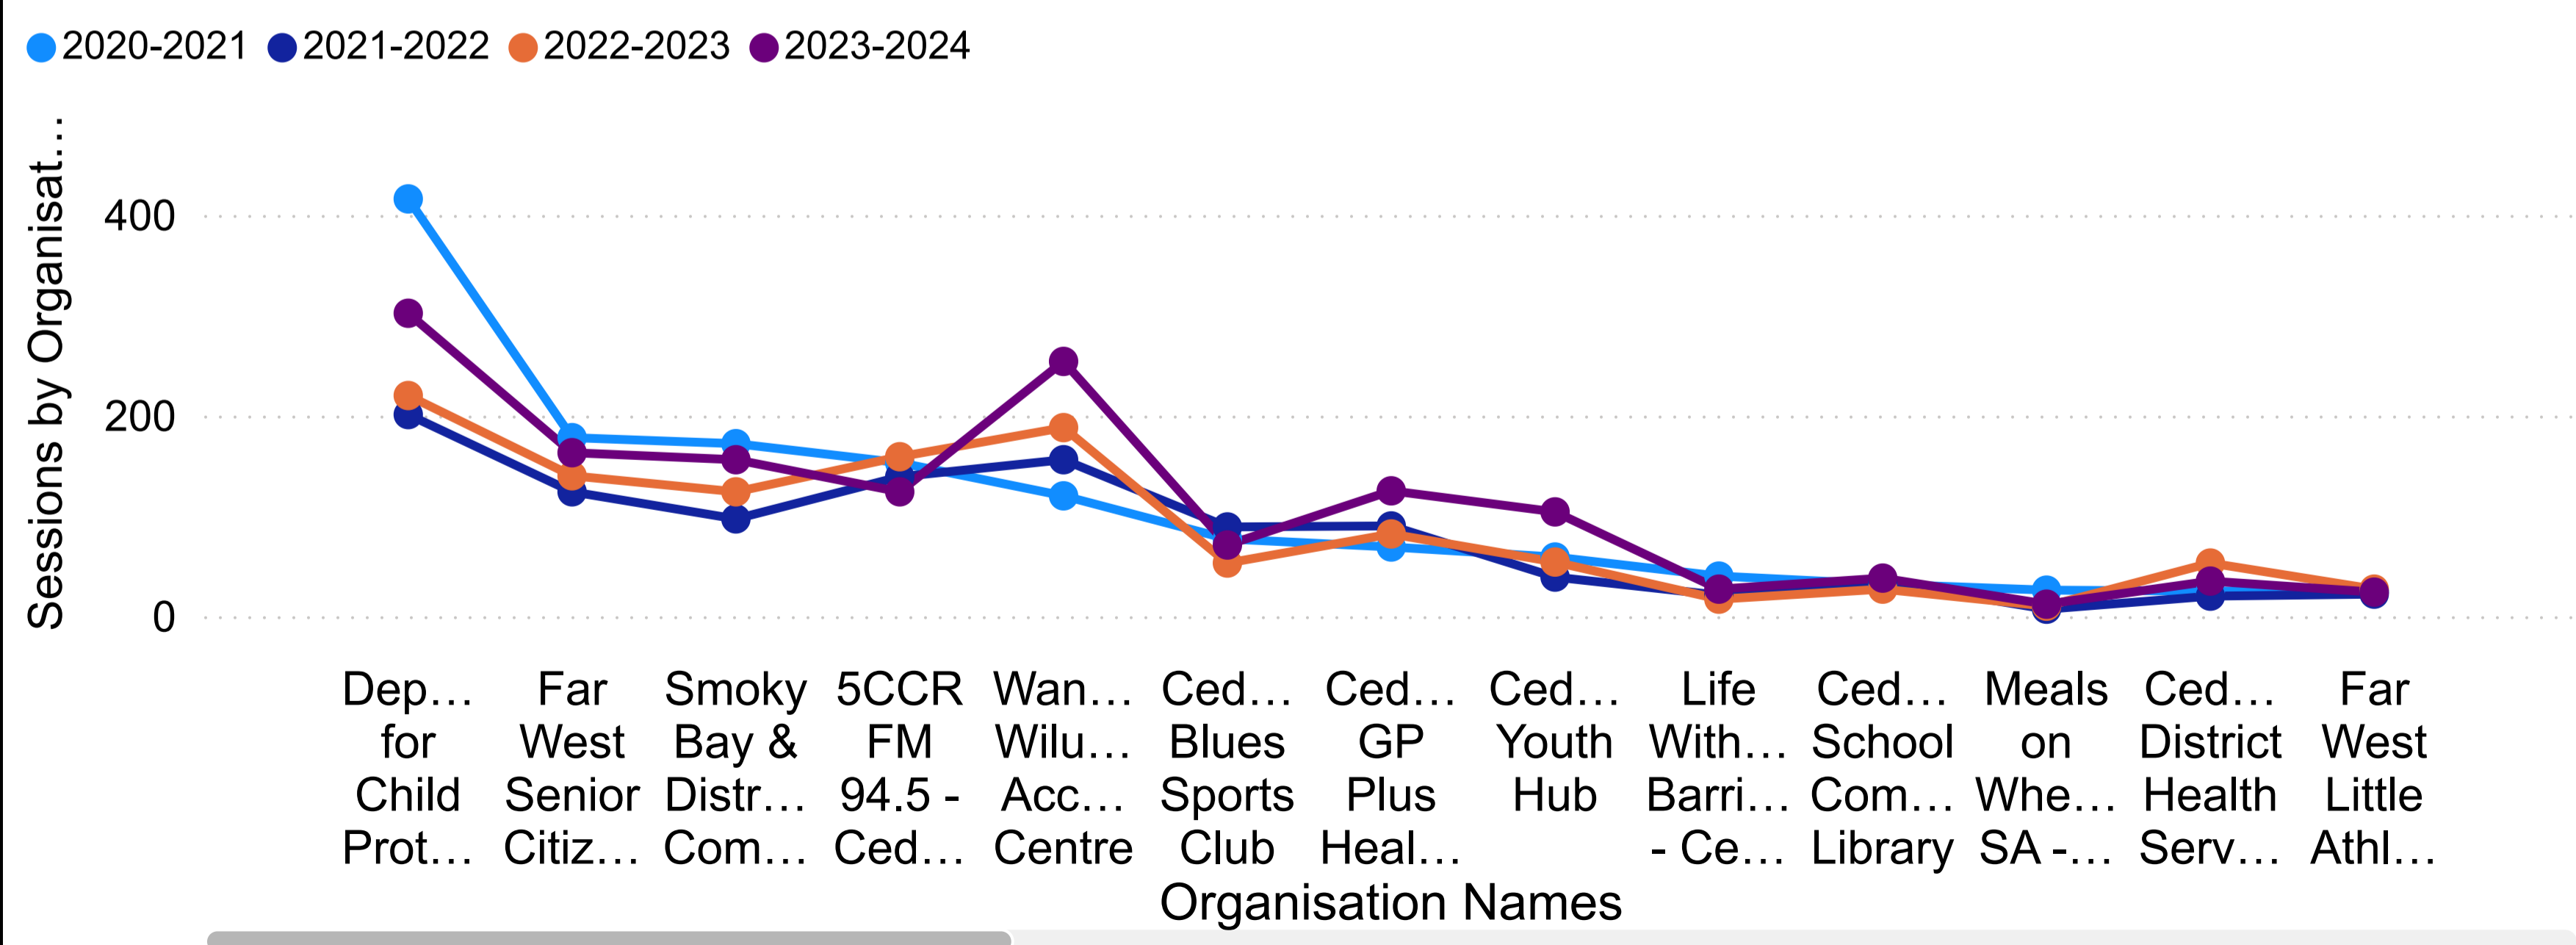

Sessions by Primary Category for Different Years

Dashboard

Sessions by Primary...

Sessions by Organisation..

Sessions Comparision

New Users by Primary...

New Users by Organisation

Primary Category

All

Organisation Name

All

2020-2021 Sessions	2021-2022 Sessions
1537	1796
2022-2023 Sessions	2023-2024 Sessions
2217	2796

Sessions by Organisation for Different Years

Different Year Sessions

2020-2021	2021-2022	2022-2023	2023-2024
1120	915	1254	2113
Sum of New Users	Sum of New Users	Sum of New Users	Sum of New users