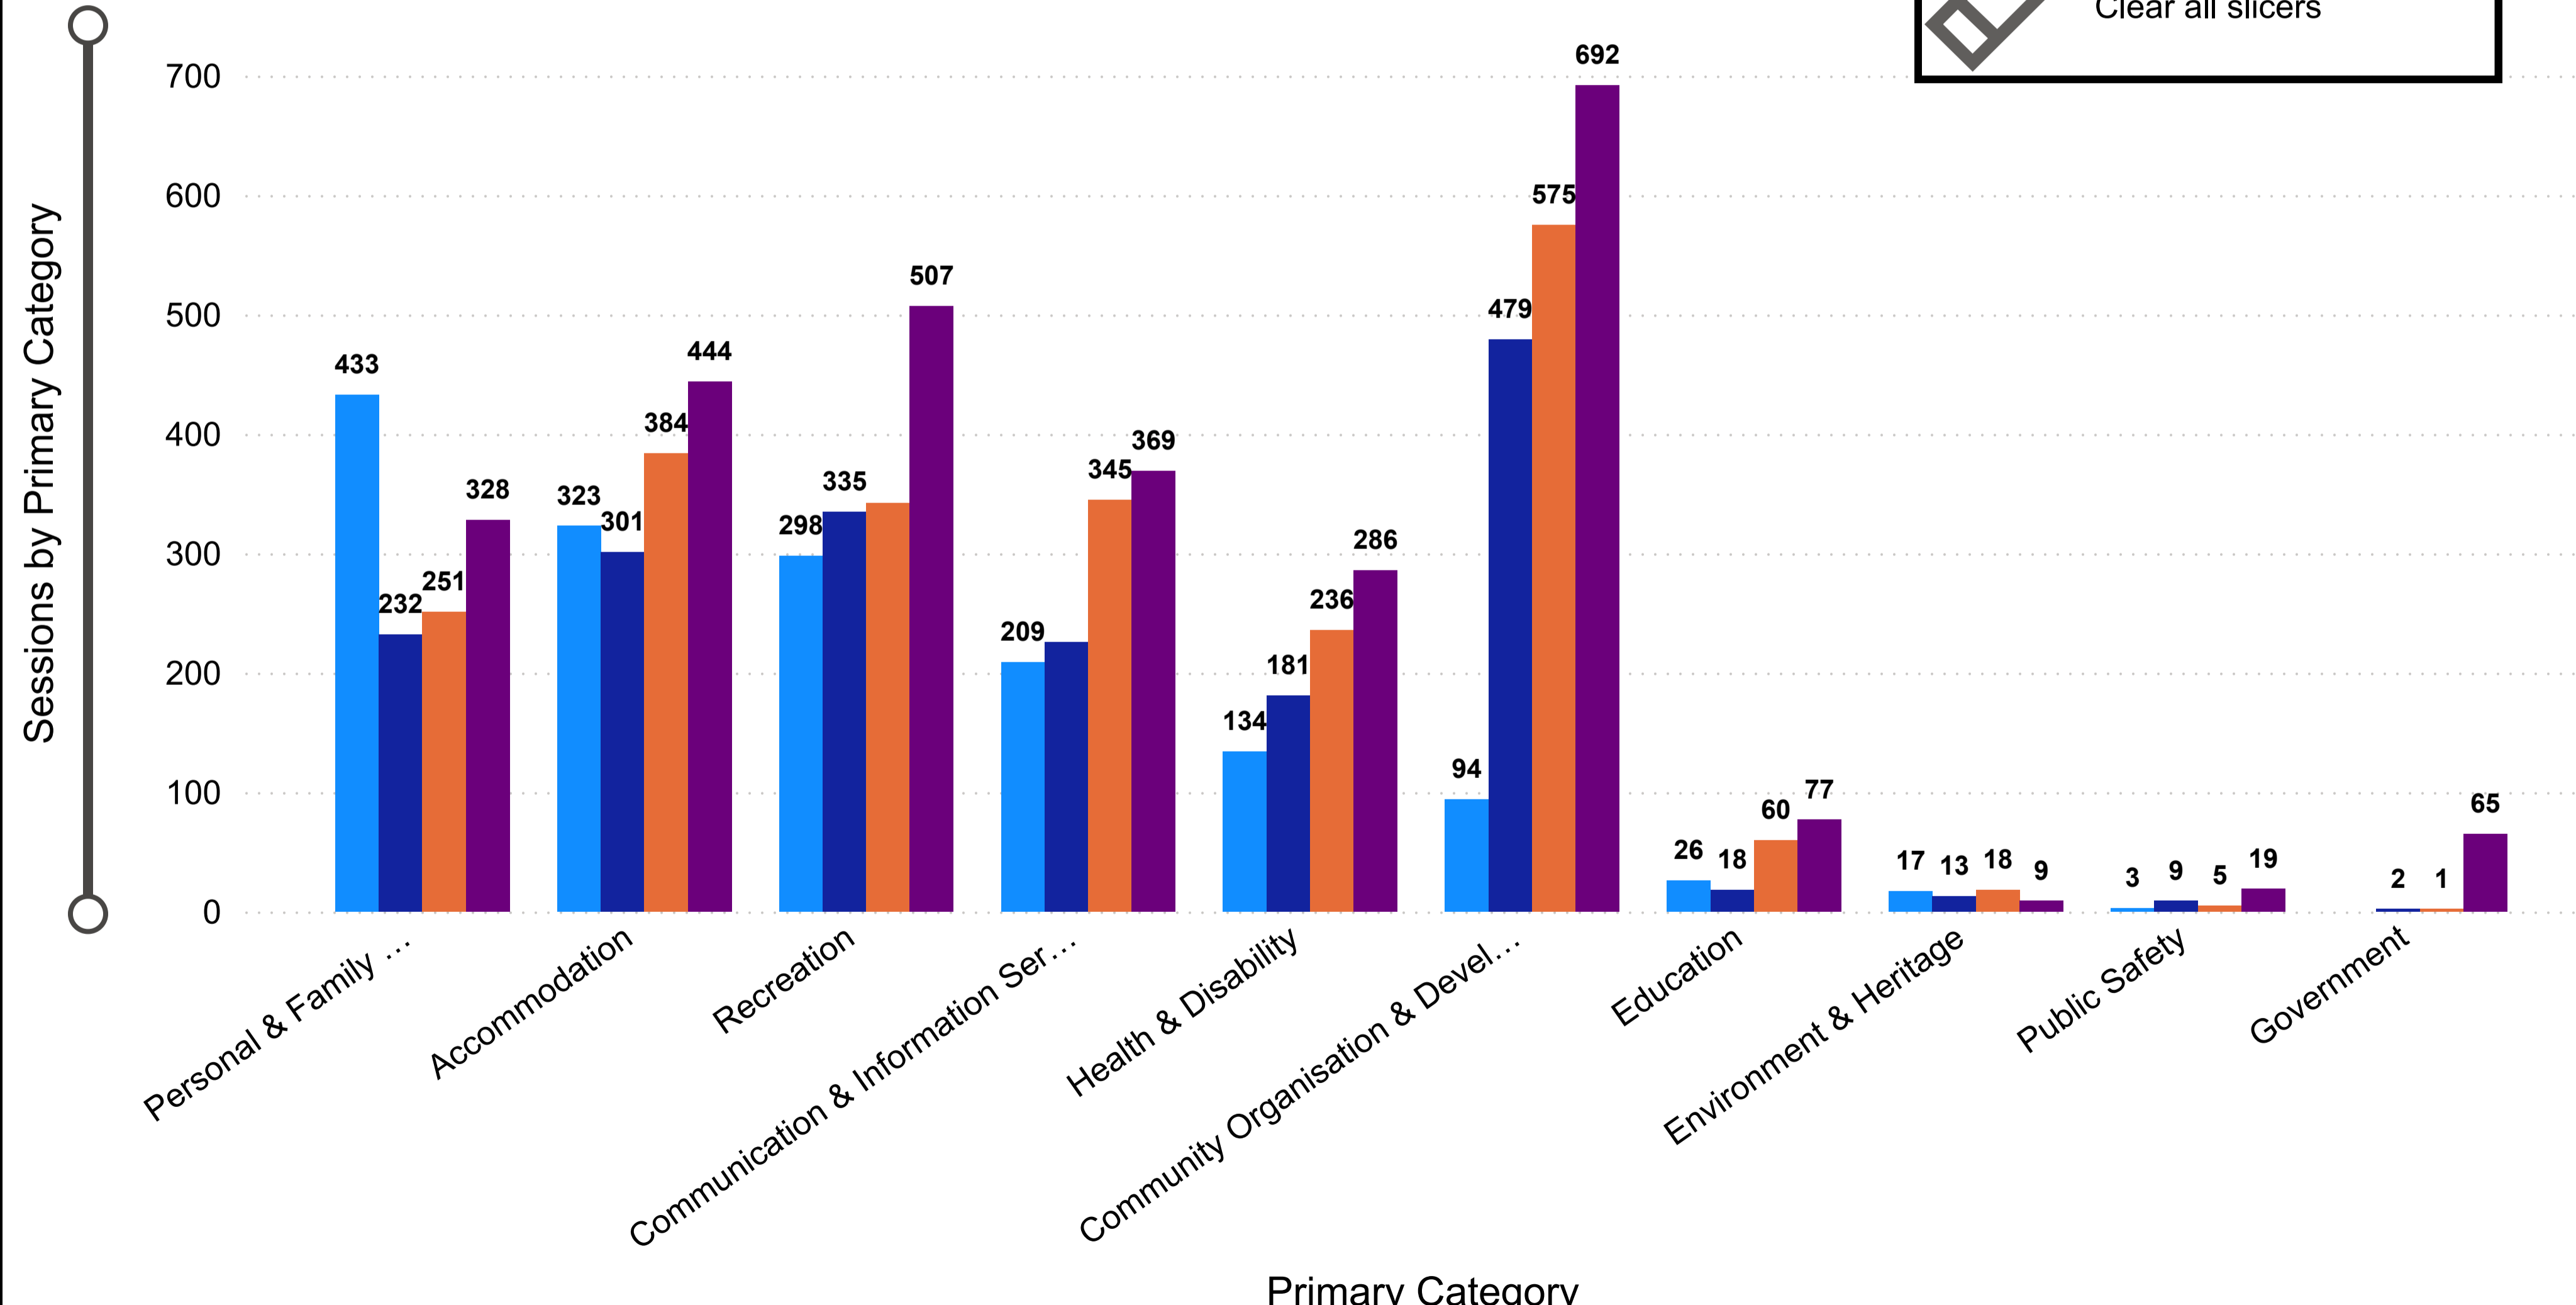

Health & Disability

Personal & Family Su...

Public Safety

Recreation

Sessions by Primary Category for Different Years

● 2020-2021 ● 2021-2022 ● 2022-2023 ● 2023-2024

Primary Category

Sessions by Organisation for Different Years