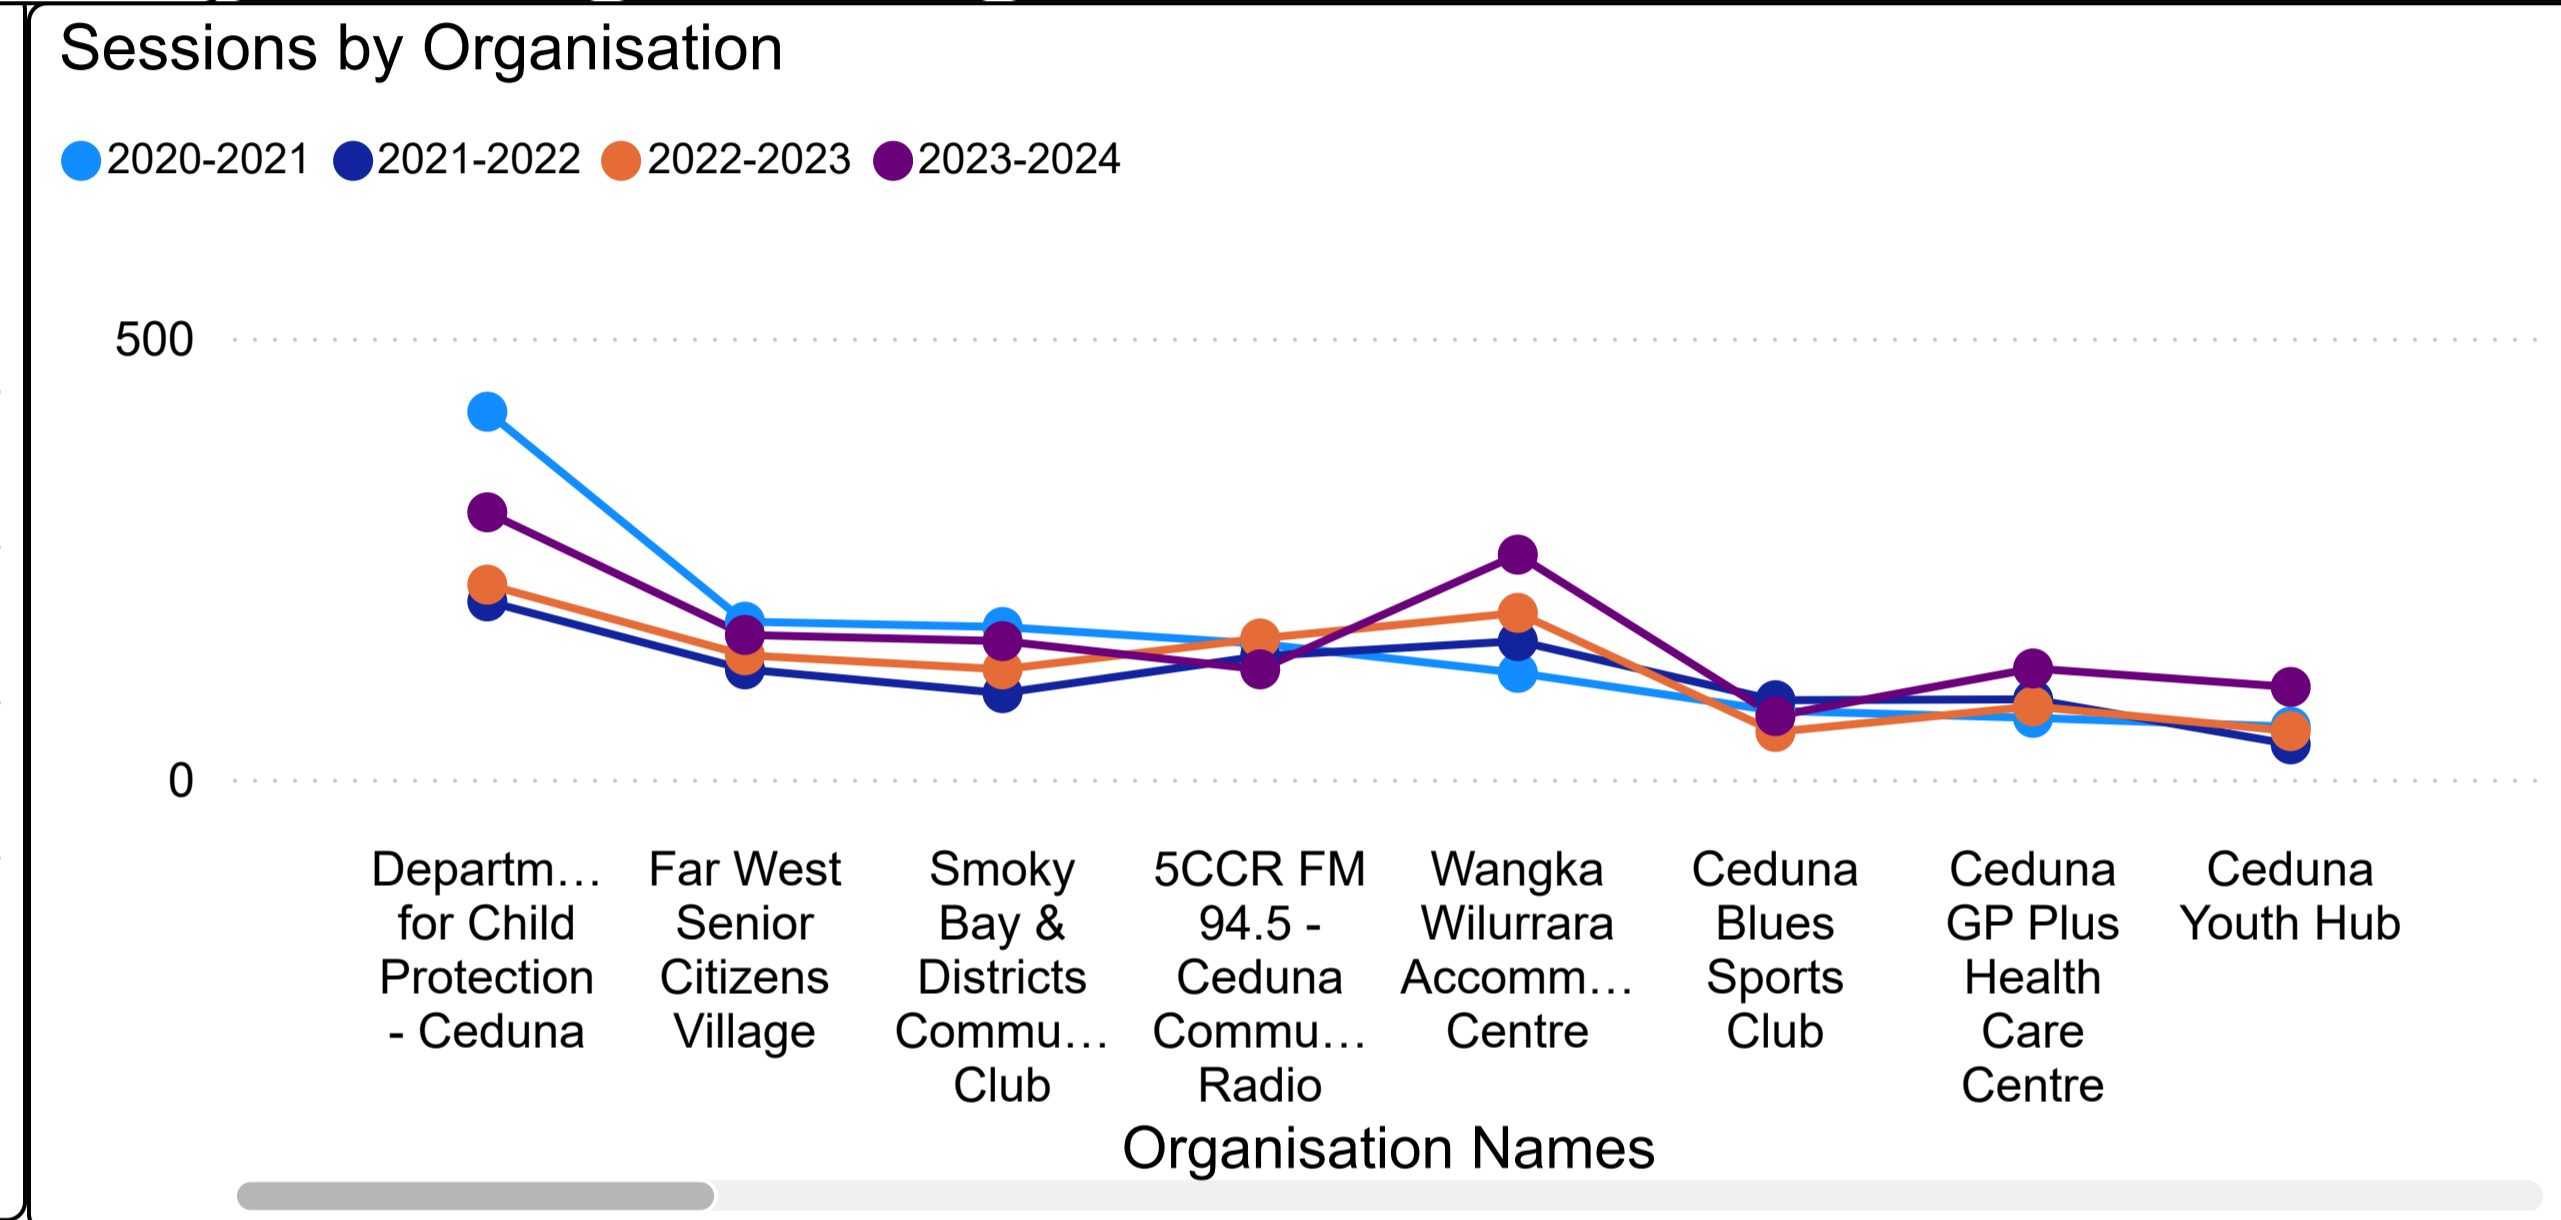

Dashboard for Sessions and New Users

Dashboard

Sessions by Primary Category...

Sessions by Organisation by...

Sessions Comparison

New Users by Primary Category

New Users by Organisation

2020-2021 Sessions 1537	2021-2022 Sessions 1796	2022-2023 Sessions 2217	2023-2024 Sessions 2796

2020-2021 New Users 1120	2021-2022 New Users 915	2022-2023 New Users 1254	2023-2024 New Users 2113

Primary Category

All ▼