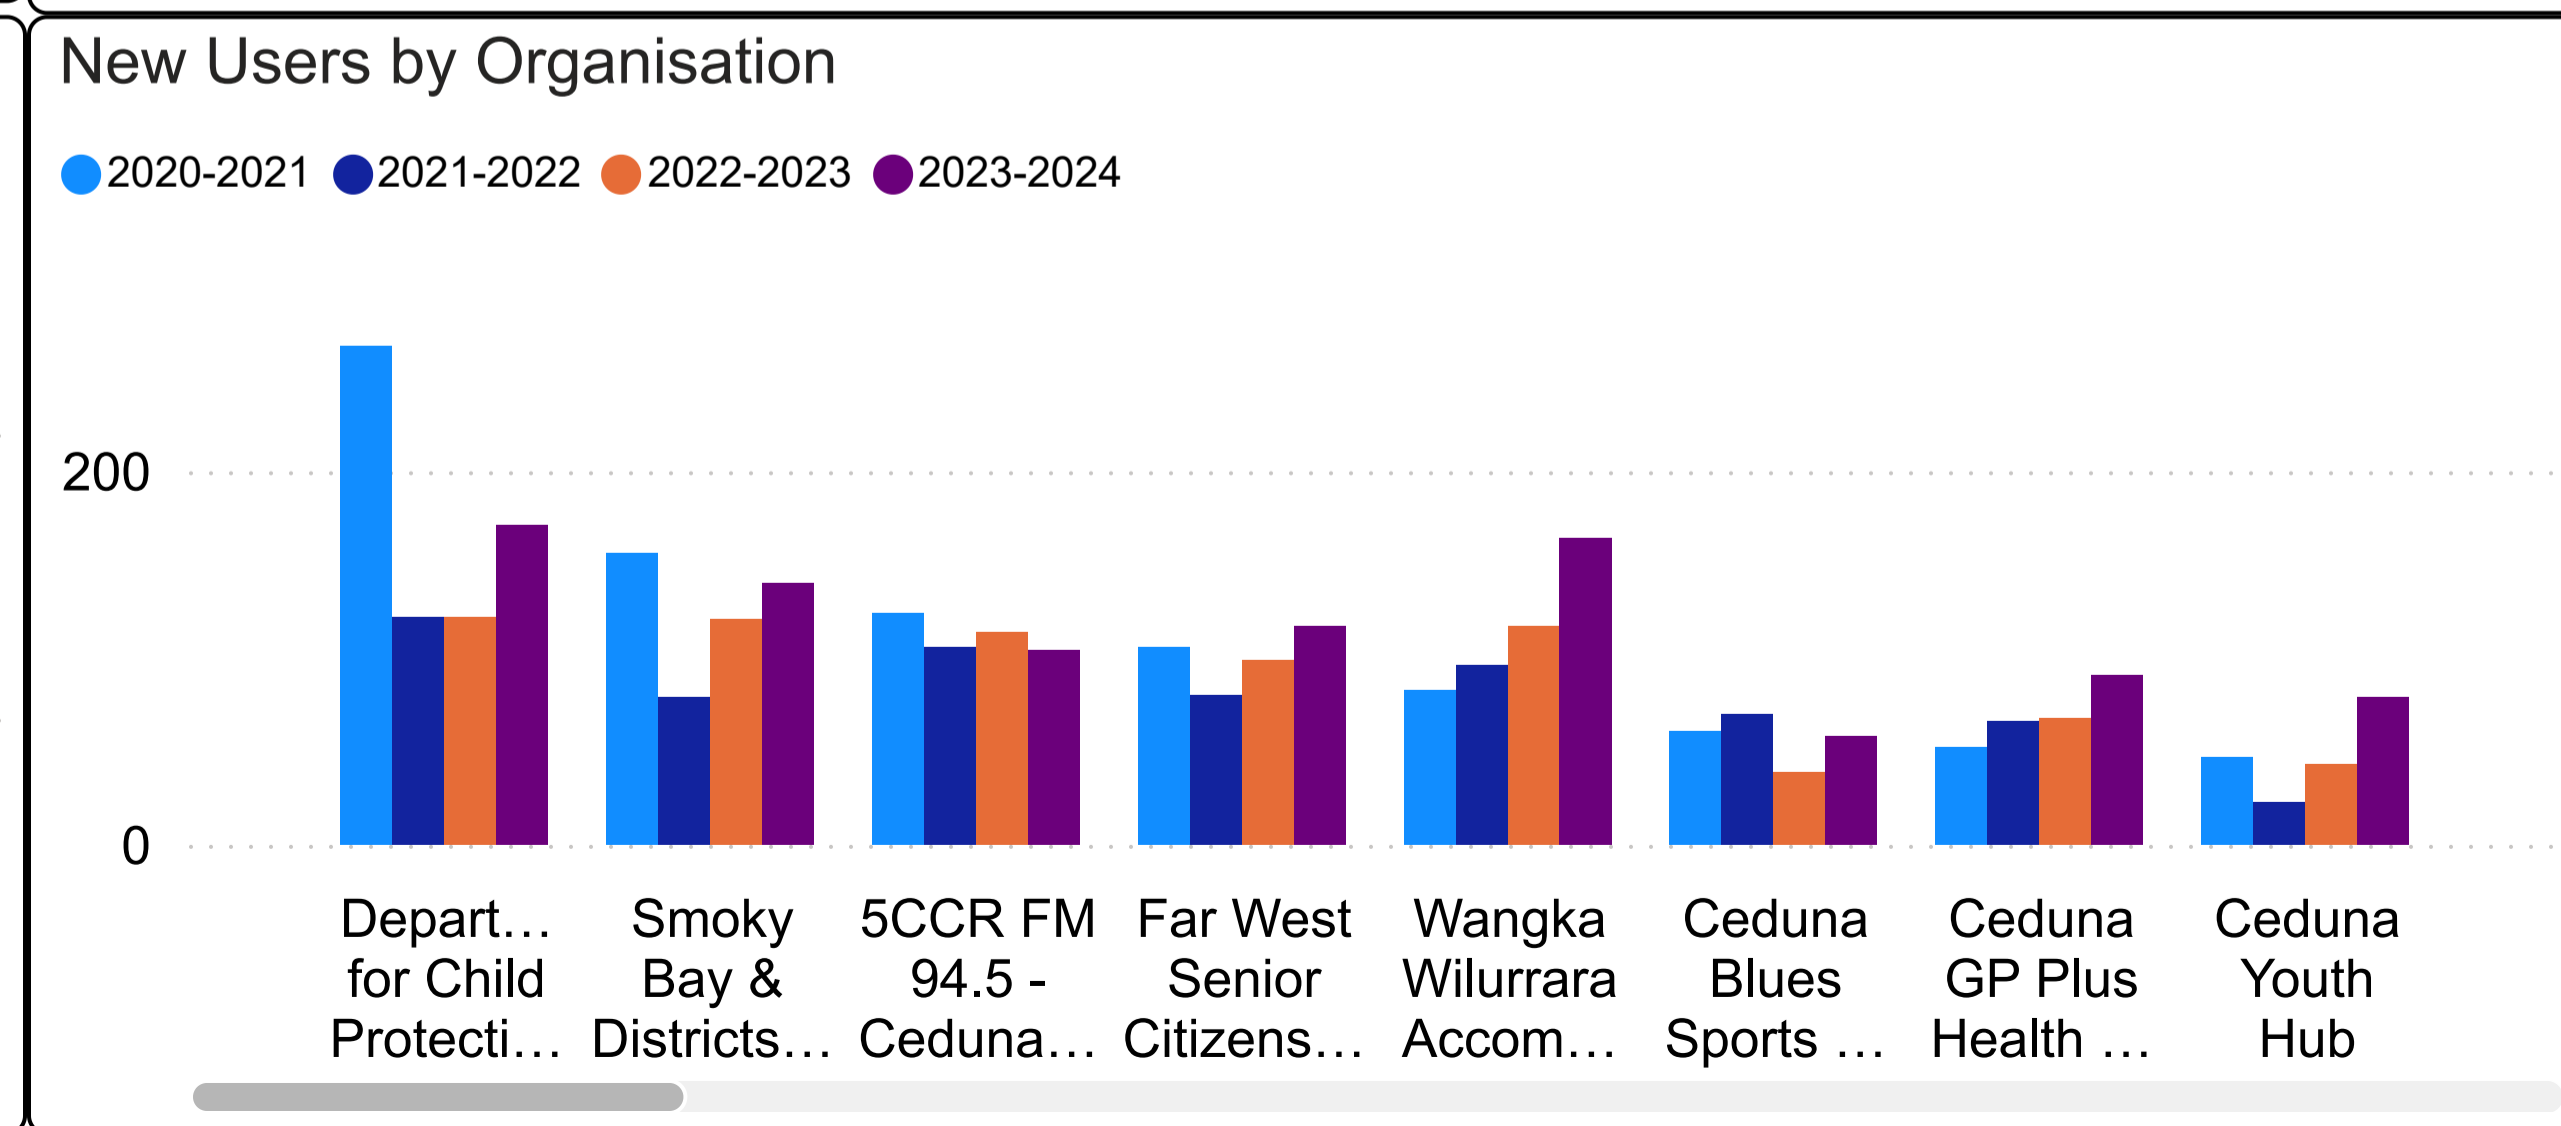

Dashboard for Sessions and New Users

Dashboard

Sessions by Primary Category...

Sessions by Organisation by...

Sessions Comparison

New Users by Primary Category

New Users by Organisation

2020-2021 Sessions 1537	2021-2022 Sessions 1796	2022-2023 Sessions 2217	2023-2024 Sessions 2796

2020-2021 New Users 1120	2021-2022 New Users 915	2022-2023 New Users 1254	2023-2024 New Users 2113

Primary Category

All ▼